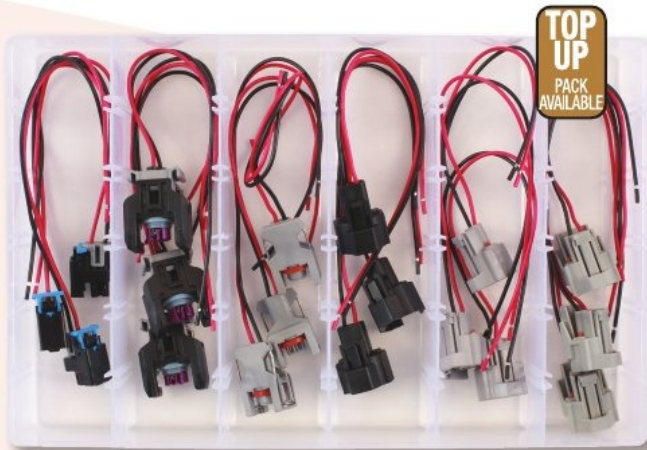

### Spring Clip To Suit Fuel Line Connectors 34055

- Common Rail Spring Clip.
- Suitable for our 102° Angled Barbed Fitting (34023), 90° Angle Elbow (34024).
- Suitable for our Offset Fitting (34025), T Type Fitting (34026) & 90° Angle Elbow (34027).
- Pack 10.

### O Ring Seal To Suit Fuel Line Connectors

- Replacement Seal.
- Material - FKM.

Suits	Size	Part No.
34021 & 34022	7.33 x 1.9mm (thickness)	34056
34023, 34024, 34025, 34026, 34027, 34028.	7.33 x 1.25mm (thickness)	34057

## Fuel Line & Injector Connectors

**Assorted Delphi & Denso Injector Connector Kit - 18 Pieces** **37549**

- Kit Includes: Delphi Mini Female Connector 2 Pin (GM, Toyota & Honda), Delphi Female Connector 2 Pin (Mercedes-Benz & VW), Delphi Female Connector 2 Pin (GM, Ford & Renault, Nissan & KIA) - 3 Connectors of each.
- Nippon Denso Female Connector 2 Pin (Subaru & Nissan), Nippon Denso Female Connector 2 Pin (Nissan & Toyota), Nippon Denso Female Connector 2 Pin (Toyota, Lexus & Honda) - 3 Connectors of each.
- All Connectors come with 20cm Wire Harness.