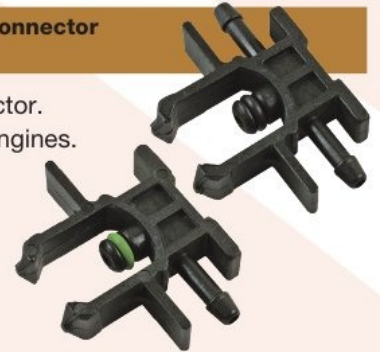

### Fuel Line 2 Way Angled Connector - Pack 5 34064

- Fuel Line Quick Connector.
- Suits VAG 1.2 TDI engines and other vehicle manufacturers.
- For Delphi Injectors.

### Assorted Popular Fuel Line Connectors 34039

- Assortment of 8 popular common rail fuel connectors.
- Contents - 5 x T Type connector (34021), 10 x L Type connector (34022), 15 x 102° connector (34023), 15 x 90° connector (34024), 10 x Offset connector (34025), 10 x T Type connector (34026),
- All the connectors have a Viton FKM Seal O ring.
- 85 pieces

### Fuel Line 2 Way Connector - Pack 5 34063

- Fuel Line Quick Connector.
- Suits Ford & Volvo.
- For Bosch Injectors.

### Fuel Line Heavy Duty Connector - Pack 5

- Fuel Line Quick Connector.
- Suits Renault 1.9 DTI Engines.
- For Delphi Injectors.

Type	Part No.
2 way	34065
1 way	34066